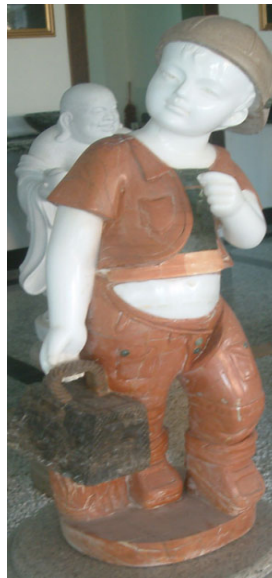

Carve & Statue

SR-001

SR-002

SR-003

SR-004

SR-005

SR-006

Kids girls granite marble goddess child human woman fairy wholesale cherub colored statues