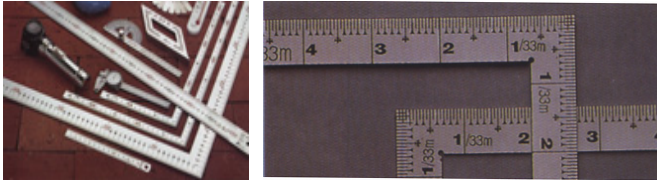

## Measuring Tools

			
3.5M Ruler	7.5M Ruler	50M Ruler	Test Polish

[Segments](#) | [Blades](#) | [Grinding](#) | [Polishing](#) | [Core Drill Bit](#)

[Ruler](#) | [Chemicals](#) | [Others](#)

Email: [stone@stoneonline.com.cn](mailto:stone@stoneonline.com.cn)